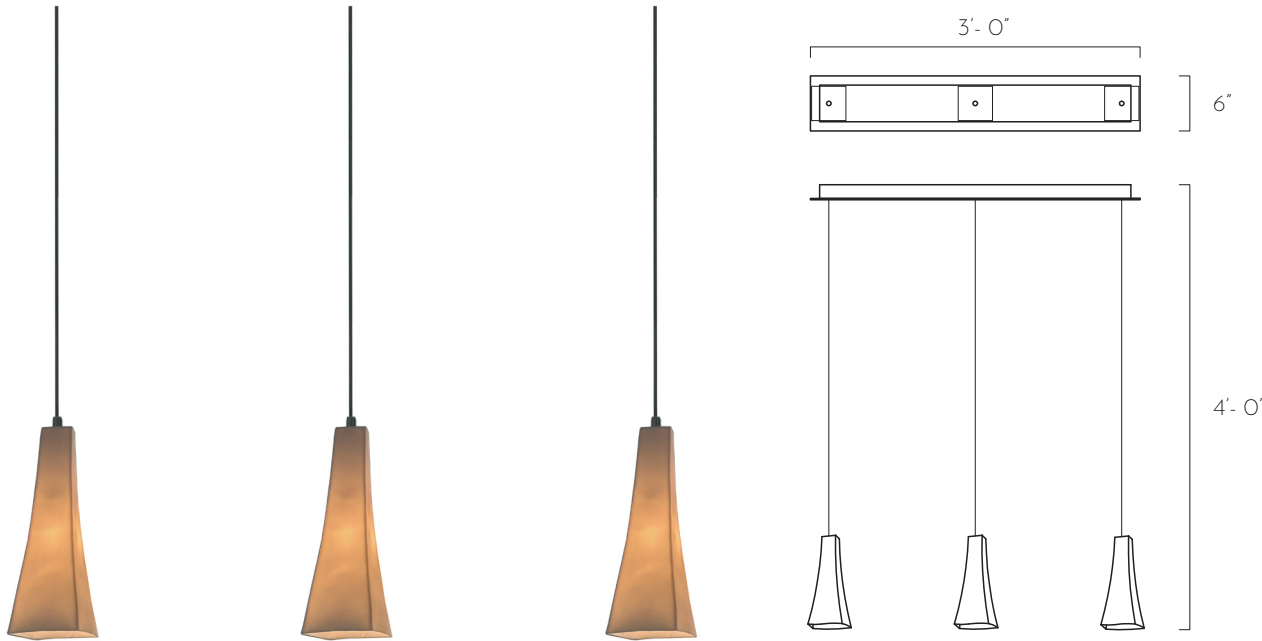

PORCELAIN BABYLON

3 PENDANTS RECTANGULAR BAR

DESCRIPTION

The Porcelain Babylon pendants are hand-crafted with white porcelain by Canadian porcelain artist Bill Reddick. An elegant and modern pendant light fixture comprises of hand-made porcelain and encases a dimmable LED bulb. A fixture that provides great source of ambient lighting for residential and commercial spaces.

TECHINCAL SPECIFICATIONS

Designed by
AM Studio Team

Category
Pendant Chandelier

Canopy Finish
Powder coated metal in Flat White/ Satin Nickel

Canopy Size
36"L x 6"W x 1.5"H

Pendant Material
White Porcelain

Pendant Size
3 units of 3 3/4"W x 9 5/8"H

Total Drop
4'H + 2' extra wire for adjustment

Bulb
Dimmable G4 LED - 12V - 2W

Recommended Dimming Switch
Lutron CTCL-153PD
Lutron Pro

Transformer:
Magnitude E6OR12DC - 60W 12VDC - Dimmable - Class 2
LED Driver
Input: 120V
Output: 12V